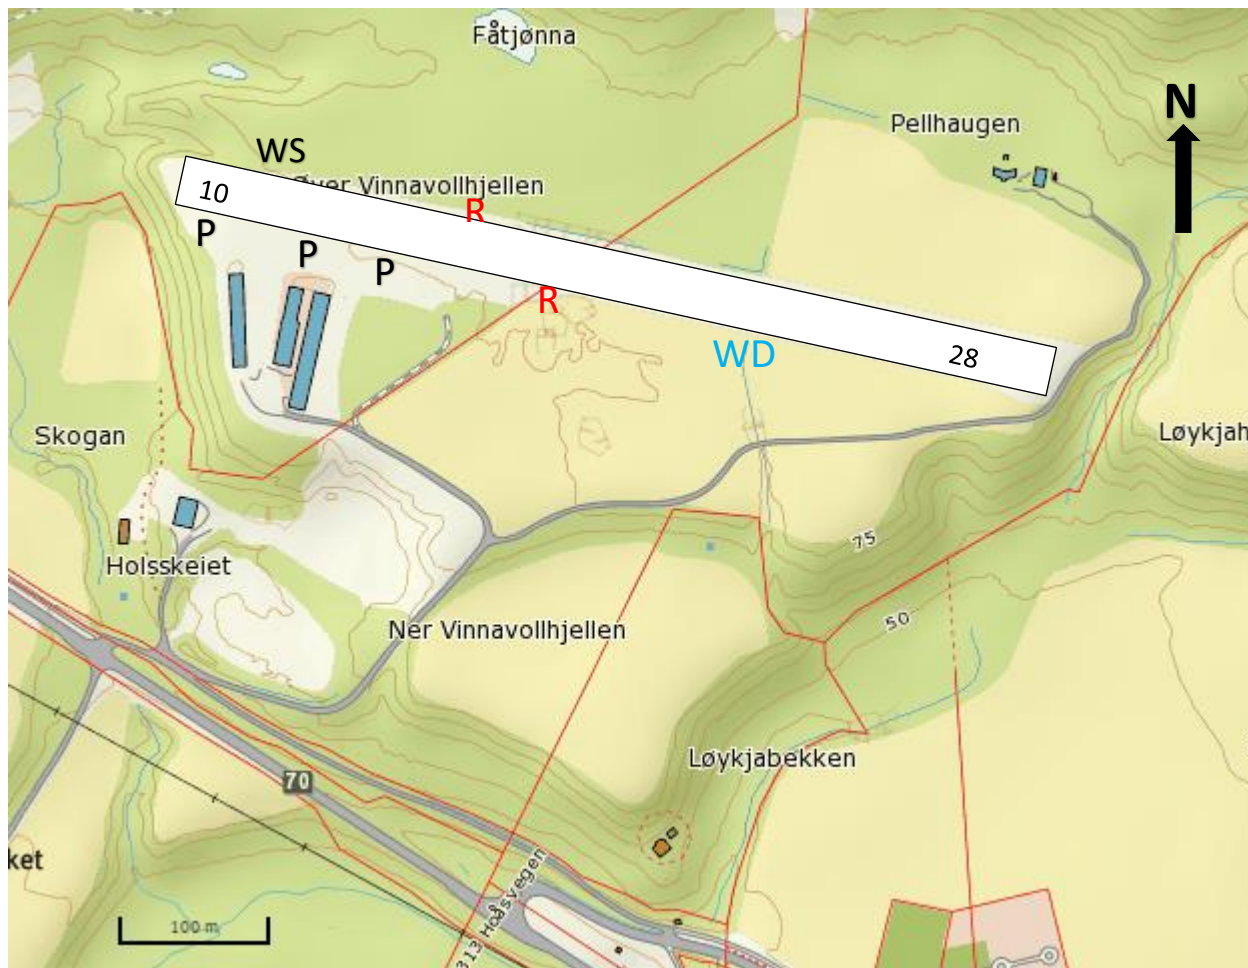

AERODROME CHART	DIMENSIONS IN METRES	N62°39'25", E008°40'53"	BLIND TRANSMISSIONS 123.500 MHZ	VINNU NORWAY ENSU
	ELEVATION IN FEET	AD ELEV 246		

BLIND TRANSMITTING OF POS AND INTENSIONS ARE MANDATORY

BE AWARE OF MODEL AIRPLANES AT AD.
 BE AWARE OF DEERS ON RUNWAY.
 PILOT ACTIVATED RUNWAY LIGHTS AND AIRFIELD BEACON – TRANSMIT 2 SEC FOR ON- LIGHTS WILL REMAIN ON FOR 45 MIN.

RWY	WID	TORA	ASDA	LDA
10-28	30	560	590	538

ABBREVIATIONS:

P = PARKING AREA	R = ROCKS PENETRATING RUNWAY SAFETY ZONE
WS = WINDSOCK	WD = WATER DITCH PENETRATING RUNWAY SAFETY ZONE